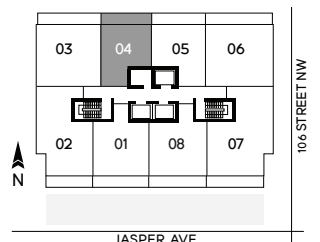

Soho House was founded in London in 1995, as a private members club for those in film, media and creative industries. They have since expanded to include Houses across Europe and North America, as well as restaurants, cinemas, spas and hotels.